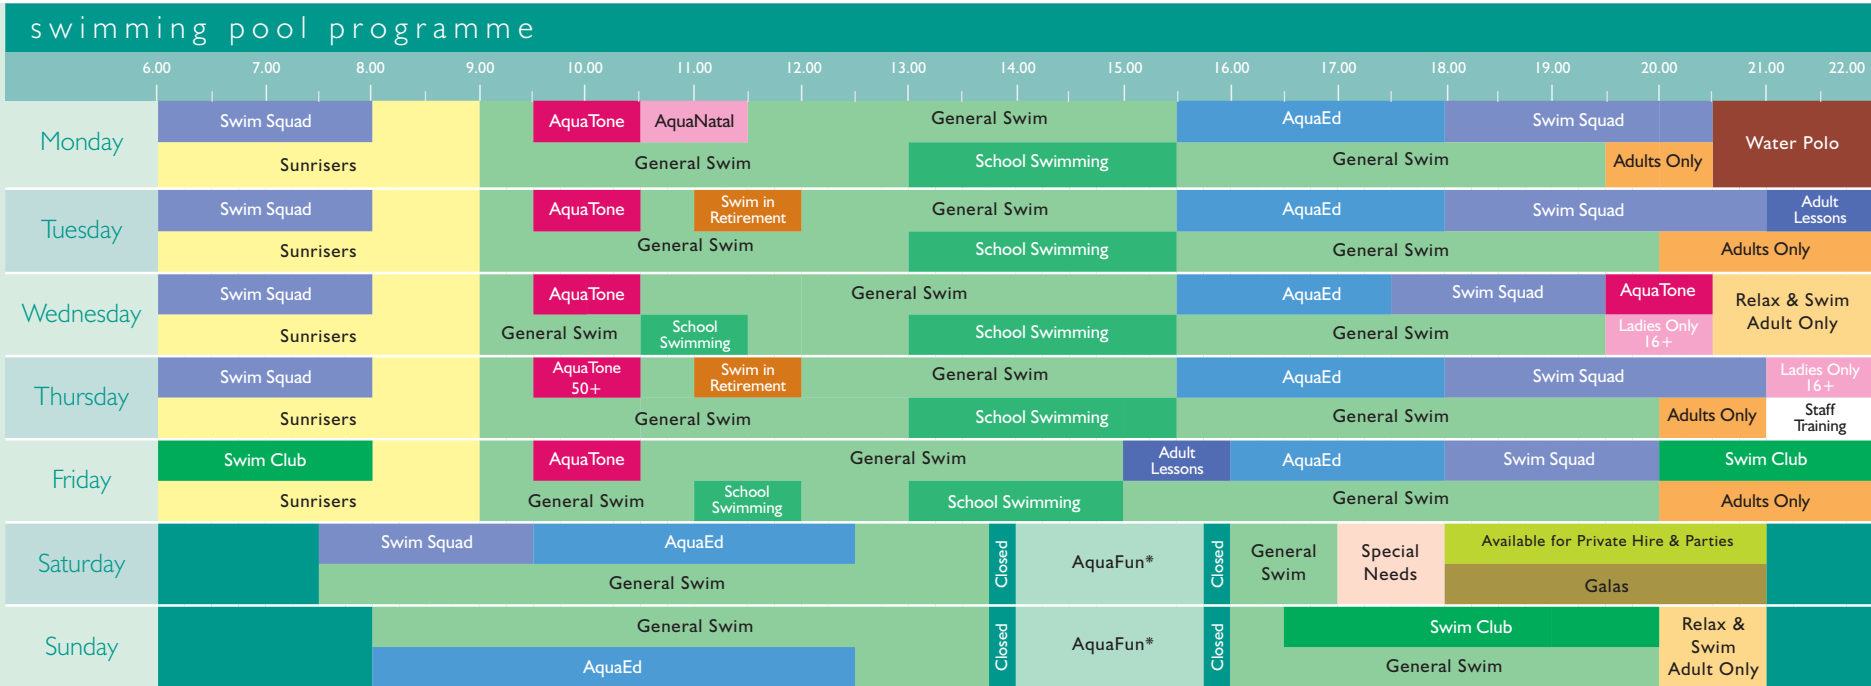

## Admissions Policy

- Main Pool
- 1 adult to every child aged under 5 years
  - 1 adult to 2 children aged 5-7 years
- Small Pool
- 1 adult to every 2 children aged under 8 years.

An Adult is deemed to be the child's parent or a person over the age of 16 years old.

## Family changing areas

We provide family changing facilities. We have a unisex changing village with individual cubicles and larger cubicles with baby's changing tables for young families.

Saxon Pool and Leisure Centre  
Saxon Drive, Biggleswade, Beds SG18 8SU

0300 300 8076

E. enquiries.saxon@stevenage-leisure.co.uk

Working in partnership

www.lifestylesatcentralbedfordshire.co.uk

Saxon  
Pool programme  
April 10

lifestyles @ centralbedfordshire  
...be healthy

A facility of

# Saxon Pool and Leisure Centre

- Swim Squad
  - General Swim
  - Sunrise
  - AquaTone class
  - AquaNatal class
  - AquaFun (floats available)
  - AquaEd (pre-booked lessons)
  - Crash Courses
  - Swim in Retirement
  - Water Polo
  - Special Needs
  - Private Hire/Parties
  - Adults Only (16+)
  - Adults Relax & Swim
  - Swim Club
  - Galas
  - Schools
  - Adult Lessons
  - Ladies Only (16+)
  - Staff Training
  - Closed
- P** = Public Sessions