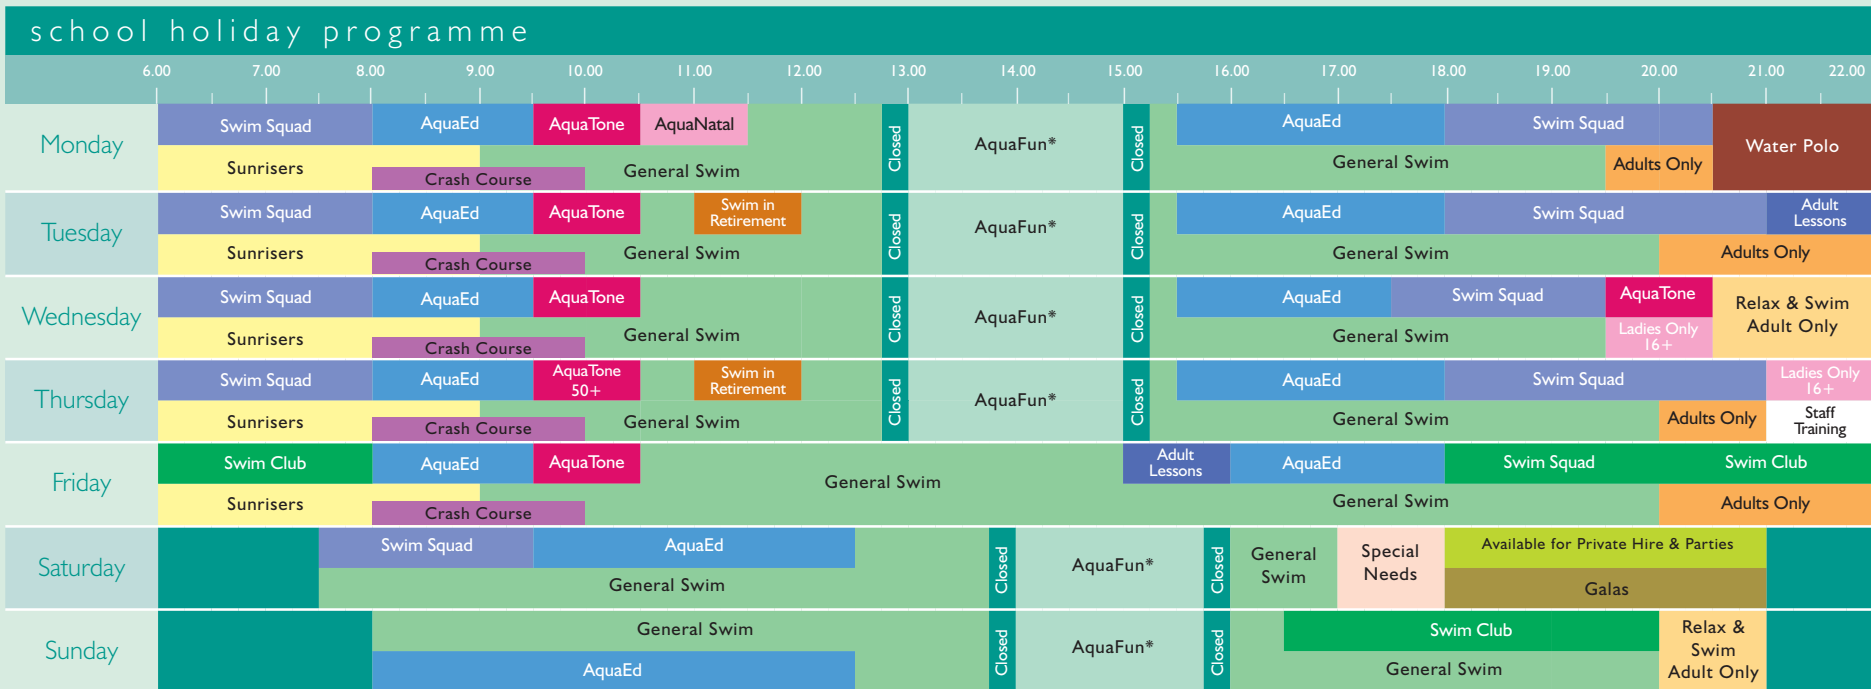

## Admissions Policy

- Main Pool
- 1 adult to every child aged under 5 years
  - 1 adult to 2 children aged 5-7 years
- Small Pool
- 1 adult to every 2 children aged under 8 years.

An Adult is deemed to be the child's parent or a person over the age of 16 years old.

## Family changing areas

We provide family changing facilities. We have a unisex changing village with individual cubicles and larger cubicles with baby's changing tables for young families.

Saxon Pool and Leisure Centre  
Saxon Drive, Biggleswade, Beds SG18 8SU

# Saxon Pool and Leisure Centre

- Swim Squad
  - General Swim
  - Sunrise
  - AquaTone class
  - AquaNatal class
  - AquaFun (floats available)
  - AquaEd (pre-booked lessons)
  - Crash Courses
  - Swim in Retirement
  - Water Polo
  - Special Needs
  - Private Hire/Parties
  - Adults Only (16+)
  - Adults Relax & Swim
  - Swim Club
  - Galas
  - Schools
  - Adult Lessons
  - Ladies Only (16+)
  - Staff Training
  - Closed
- P** = Public Sessions

Teaching pool for parent and toddlers, please note: AquaEd uses 50% of teaching pool and main pool. For bank holiday opening times please contact the centre.  
 \*During AquaFun either flume or inflatable will be in use. AquaFun is subject to availability.