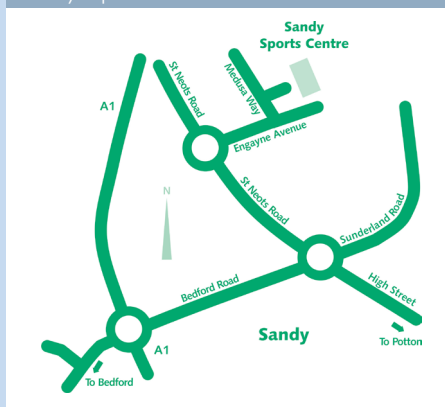

## Sandy Sports Centre

Sandy Sports Centre  
Engayne Avenue, Sandy, Beds SG19 1BL

0300 300 8075

E. [enquiries.sandy@stevenage-leisure.co.uk](mailto:enquiries.sandy@stevenage-leisure.co.uk)

... be healthy

Working in partnership